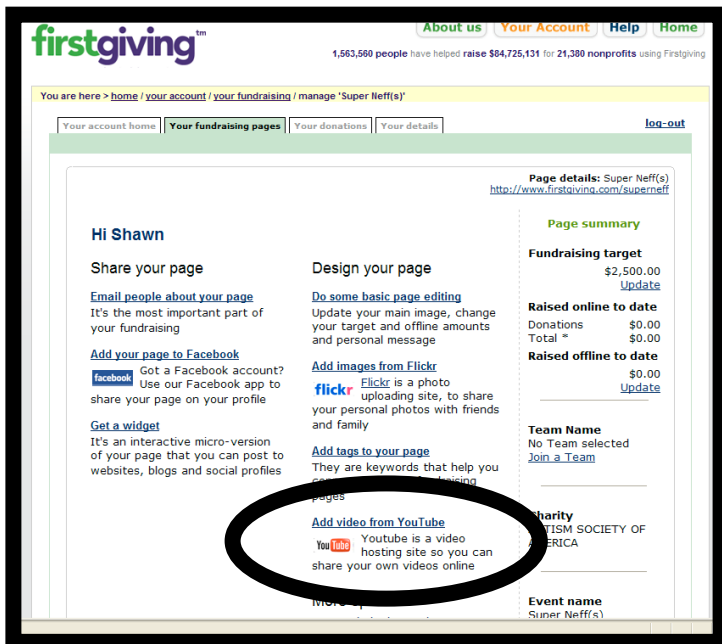

Adding Video from Youtube

Youtube is a video hosting web service. You can upload your own videos on youtube and then link them to your fundraising page OR if you would like to link to another video with local kids there was one created by a local parent as a short tribute to our kids and community.

1. Once you are in Firstgiving (www.firstgiving.com) you will find the following page where you can edit your fundraising page.
2. Click to “add video from YouTube”

3. You will then need to post the URL from Youtube for the video you want to use.
4. To use the local tribute you would need to enter <http://www.youtube.com/watch?v=5KZKog-tWt8>
5. Click to save/change the video .
6. Look at your fundraising page. It should now have the YouTube video.
7. If you want to use this feature and are having a problems feel free to contact Shawn Neff at saneff@cox.net. I will try to help you through the process.